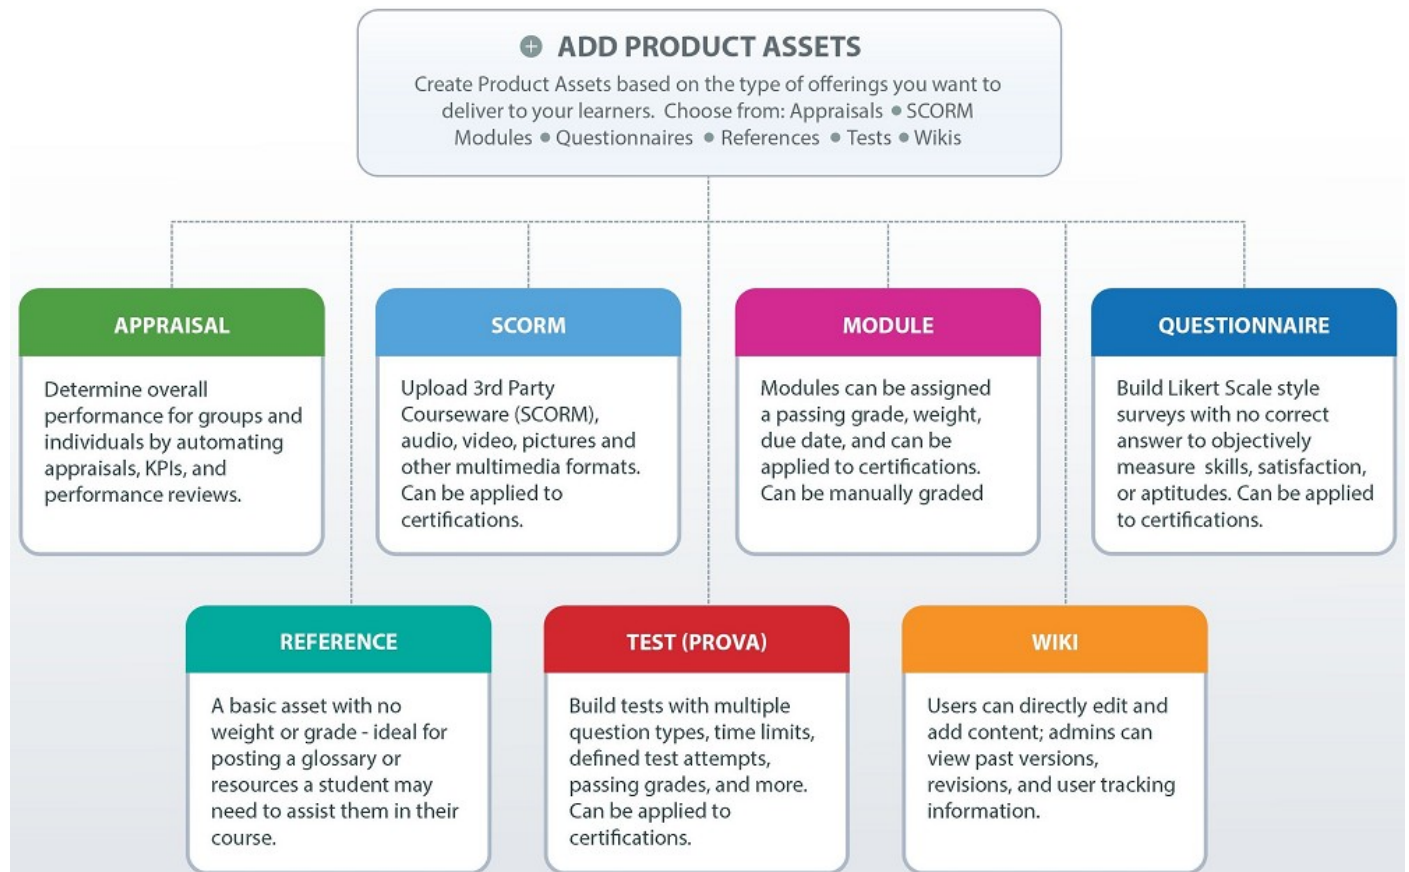

Assets and Course Components

Assets are the individual content units and components that make up the substance of a product.

Each asset has unique features. The following image gives a description of the available asset types.

Navigate to Assets

Course Author Navigation

1. [Navigate to products](#) .
2. Select **Edit** for the applicable product.
3. Select **View All** to access the Manage Assets page. If you cannot see the menu, show the [Tool Panel](#) .