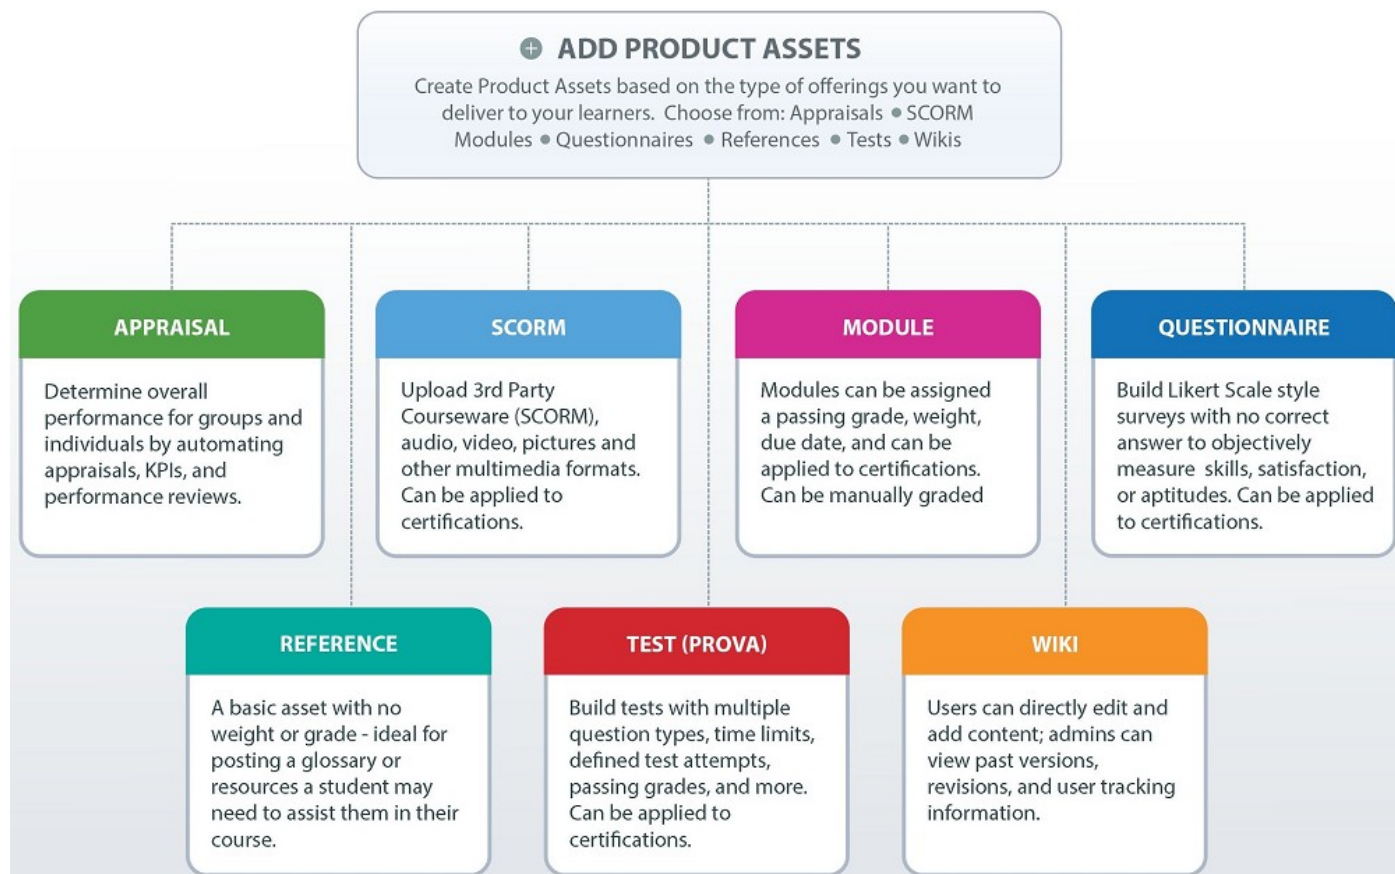

Assets and Course Components

Assets are the individual content units and components that make up the substance of a product.

Each asset has unique features. The following image gives a description of the available asset types.

Navigate to Assets

Course Author Navigation

1. [Navigate to products](#) .
2. Select **Edit** for the applicable product.
3. Select **View All** to access the Manage Assets page. If you cannot see the menu, show the [Tool Panel](#) .