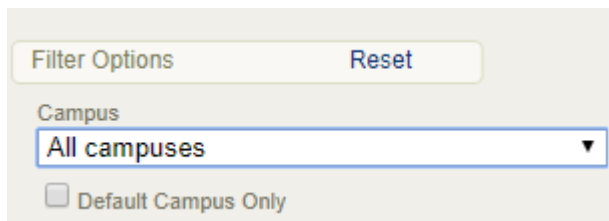

View Campus Users

1. Log in with a Site Manager account.
2. Select Accounts from the Users tab.

3. Use the filters to select a campus. If you cannot see the menu, show the [Tool Panel](#).

Alternate Method

1. Select Campuses from the Users tab.

2. Make sure you are in [detailed view](#). When in detailed view, you can see a list of users belonging to the campus. The system shows only 100 users, ensuring that the page will load quickly. This is particularly helpful for clients that have hundreds of thousands of users. Select Load All to view more than 100 users.