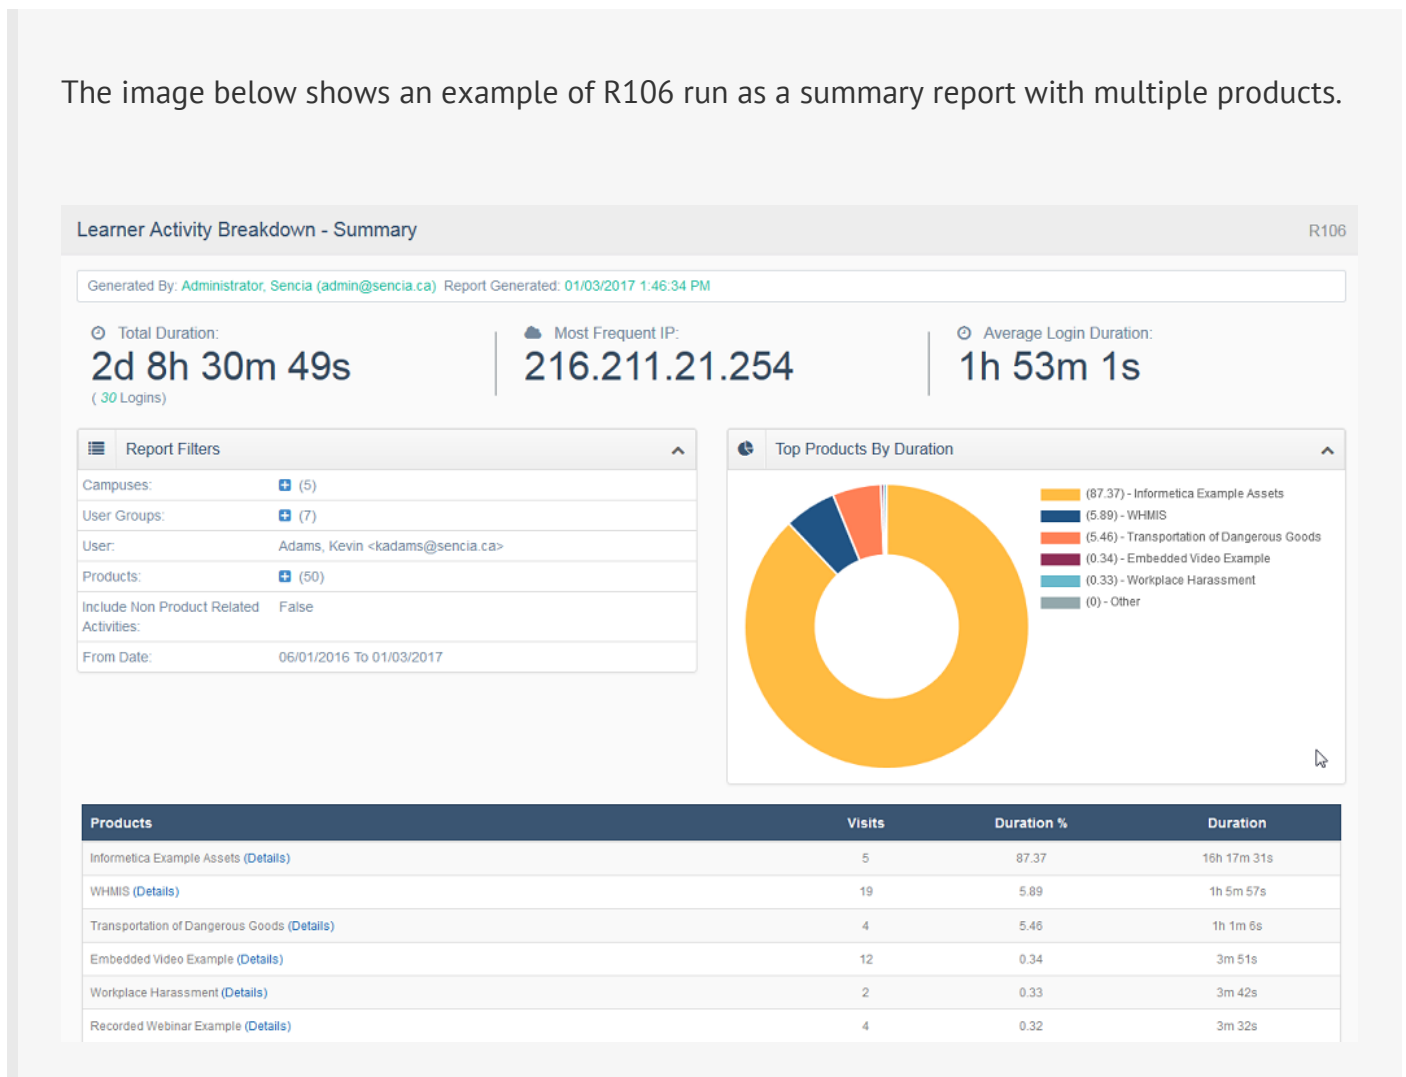

# R106 User Activity Breakdown

For a given date range, run R106 to view the products a user has accessed and how much time the user has spent in them. The report also offers details on the duration of time the individual spent on the assets within a selected product. This image shows the Summary view. The graph shows the top products visited and the data below shows information for all products visited.

The image below shows an example of R106 run as a summary report with multiple products.

The image below shows an example of R106 showing the detailed view, accessed by selecting Details for a product from the Summary view.

For the selected product, the graph shows the top asset visited and the details below contain

information for all assets visited.