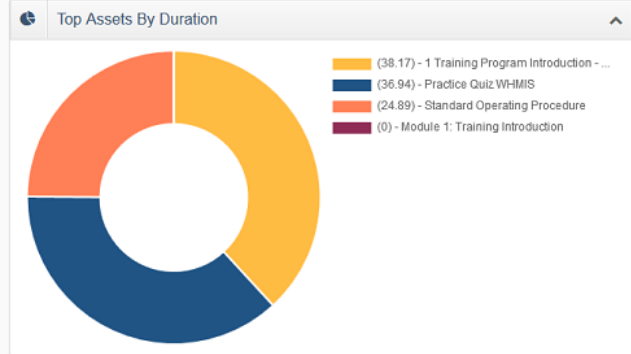

information for all assets visited.

Learner Activity Breakdown - Single Product Details

R106

Generated By: Administrator, Sencia (admin@sencia.ca) Report Generated: 01/03/2017 1:48:53 PM

Product Duration:
1h 5m 57s
(19 Logins)

Report Filters	
Campuses:	(5)
User Groups:	(7)
User:	Adams, Kevin <kadams@sencia.ca>
Products:	WHMIS - (WHMIS)
From Date:	06/01/2016 To 01/03/2017

Assets	Type	# Visits	%	Total Duration
M1 Training Program Introduction - Page 2	Module	3	38.17	22m 40s
Practice Quiz WHMIS	Prova Test	19	36.94	21m 58s
Standard Operating Procedure	Reference	6	24.89	14m 47s
Module 1: Training Introduction	Module	1	0	<15s

The image below shows an example of R106 run as a detailed report with one one product

selected.